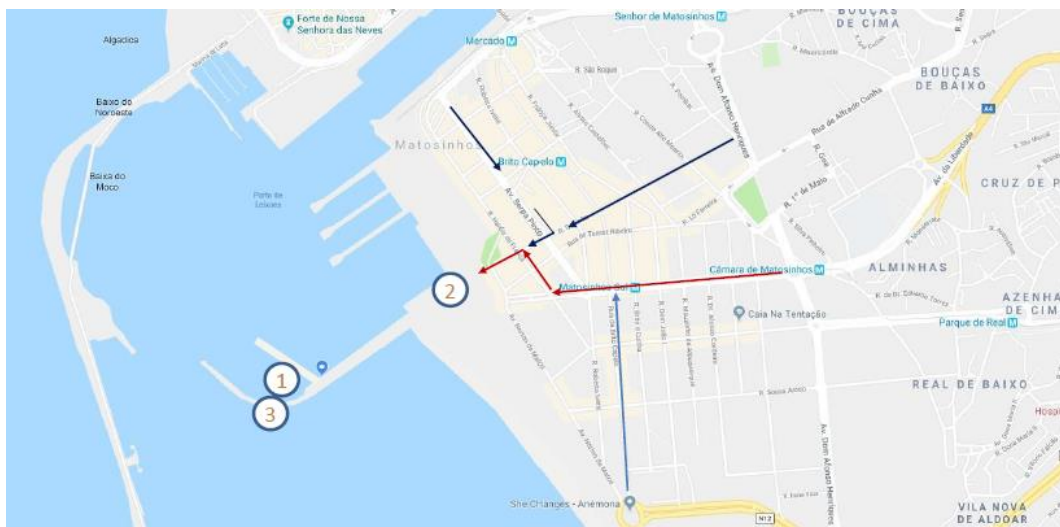

### Venue's Address

Porto Cruise Terminal – Avenida General Norton de Matos, Matosinhos

Geographic Coordinates: WGS84

Lat.: 41°10'37.00"N Long.: 8°42'7.00"W

### How to get to the venue?

1. **Car:** entrance through the “**Portaria do Molhe Sul**” / “**South Mole Gate**” port gate (700m from the venue). ASPC participants’ cars will be allowed to be parked at the front of the venue;
2. **Metro:** the nearest metro station is “Matosinhos Sul” around 600 meters from the “**Portaria do Molhe Sul**” / “**South Mole Gate**” port gate
3. **Taxi/Uber:** entrance through the “**Portaria do Molhe Sul**” / “**South Mole Gate**” port gate and it is allowed to the driver to let the participants at the door of the venue;

The following map depicts the possibilities of reaching the venue.

- ① Terminal de Cruzeiros do Porto de Leixões | *Porto Cruise Terminal*
- ② Acesso viaturas dos convidados no dia do evento | *Car access to the building*
- ③ Estacionamento no dia do evento/convidados | *Outdoor parking area*

Distance from Porto Cruise Terminal: 1.2 km - 5 minutes by car